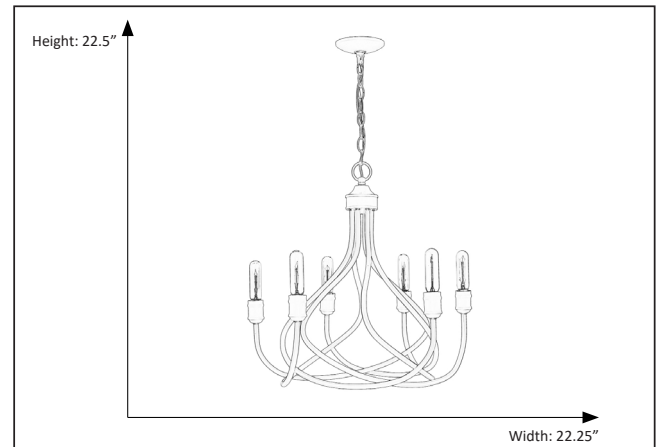

TARA

6-Light Matte Black Chandelier

Bottom View

Description

The TARA features a retro industrial design style. Its open air design showcases the illumination from the bulb, adding a trendy appeal. This chandelier features six clear snub tip bulbs providing the perfect brightness and style you want for your home.

Features

Item Number	7-70058
Finish	Matte Black
Dimensions	22.5"H x 22.25"W x 22.25"D
Family	Tara
Lamping Info	6 x E26
Bulb Base	Medium
Location	Indoor

Electrical

Fixture requires a grounded electrical supply line to 120 volts AC.