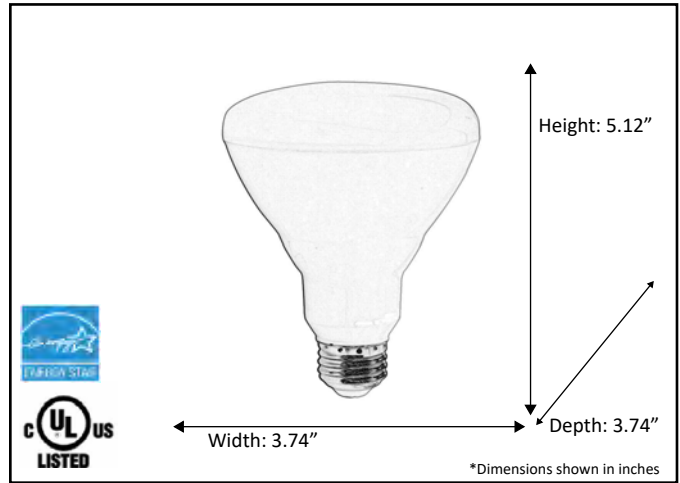

Model #	LED-BR30-3K
Description	8 Watt LED BR30 Lamp- 3000K
Dimensions- HxW(xD)	5.12"H x 3.74"W x 3.74"D
CRI	>82
Lumens	650 Lm
Voltage	120 V
Kelvin	3000 K
Wattage	8 W
Lifetime	25,000 hrs
Dimmable	Yes
Finish Color	White
Energy Star	Yes

Finish/Glass Shown: White

ELECTRICAL REQUIREMENTS: Fixture requires a grounded electrical supply line of 120 volts AC.

INSTALLATION REQUIREMENTS: Fixture attaches to electrical junction box securely anchored in wall or ceiling.
All mounting hardware included.