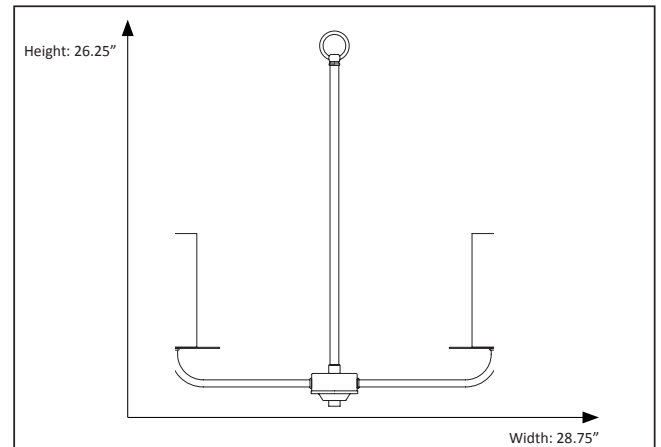

Features

| | |
|-------------|------------------------|
| Item Number | 7-70151 |
| Finish | Matte Black/Matte Gold |
| Dimensions | 26.25"H x 28.75"W |
| Lamp Info | 5 x 60W (C) |
| Bulb Base | E12 Candle |
| ETL Listed | Dry Location |
| Location | Indoor |