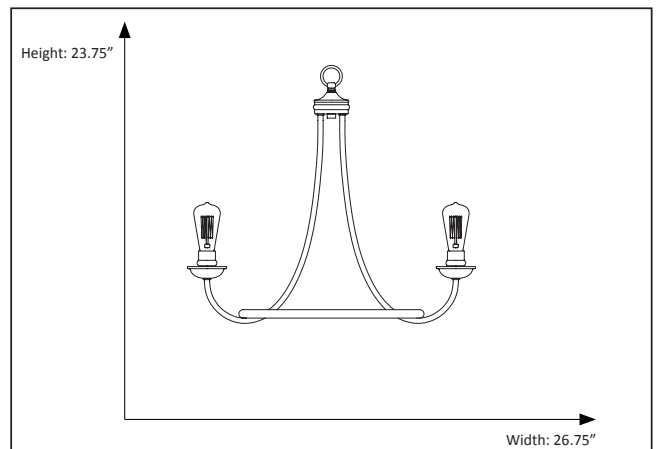

7-70145

5-Light Emma Two-Toned Chandelier

Description

The Emma chandelier features a two-toned finished that can add a splash to any room. Regardless of the style of your home Emma will be a great addition.

Features

Item Number	7-70145
Finish	Matte Black/Matte Gold
Dimensions	23.75"H x 26.75"W
Lamp Info	5 x 60W (M)
Bulb Base	E26
ETL Listed	Dry Location
Location	Indoor

Electrical

Fixture requires a grounded electrical supply line to 120 volts AC.