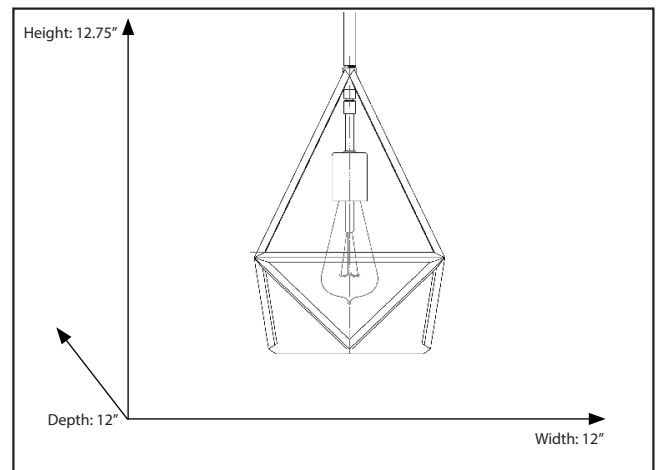

Vega-1 1-Light Matte Black Cage Pendant

Description

The Vega-1 features a cage pendant with matte black finish. It stands out from the crowd with its vintage inspired geometric shape and makes a perfect addition to a living room, dining room or bedroom.

Features

Item Number	7-70013
Finish	Matte Black
Dimensions (HxWxD)	12.75" x 12" x 12"
Lamp Info	1 x 60W (E27)
Lamps Included	No
Chain	11'5"
Item Weight	11lb, 4oz
Shipped Weight	12lb, 3oz

Electrical

Fixture requires a grounded electrical supply line to 120 volts AC.