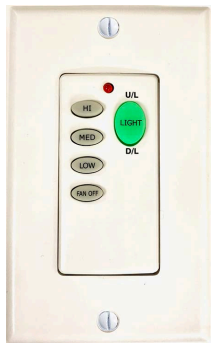

Model #	SUN352D MB3MB(WC)
SKU	19737
Metal Finish	Matte Black
Blade Finish	ABS Matte Black
Glass Finish	White
Blade Span	52"
Motor Specs	DC165M-DC
Wire Length (Shown in inches)	80"
Down Rod Included (Shown in inches)	6"
Blade Pitch	14
Speed	3
Forward/Reverse	Yes
Airflow (CFM High)	6548.80
Power Use (Watts)	58.64
Airflow Efficiency (CFM/Watt)	115.62
Light Kit Included	Yes
Lamp Info	Integrated LED
Location Use	Indoor/Outdoor
Wall Control	WC-5-WH

Finish/Glass Shown: Matte Black/White

WC-5-WH Wall Control Included

- Fan/Light Control Switch
- Simple On/Off for Light Switch
- Three Speed Fan Control
- Easy 2 Wire Connection (Requires 2 Hot Leads)
- Available in White (WH) Only

ELECTRICAL REQUIREMENTS: Fixture requires a grounded electrical supply line of 120 volts AC.

INSTALLATION REQUIREMENTS: Fixture attaches to electrical junction box securely anchored in wall or ceiling.
All mounting hardware included.