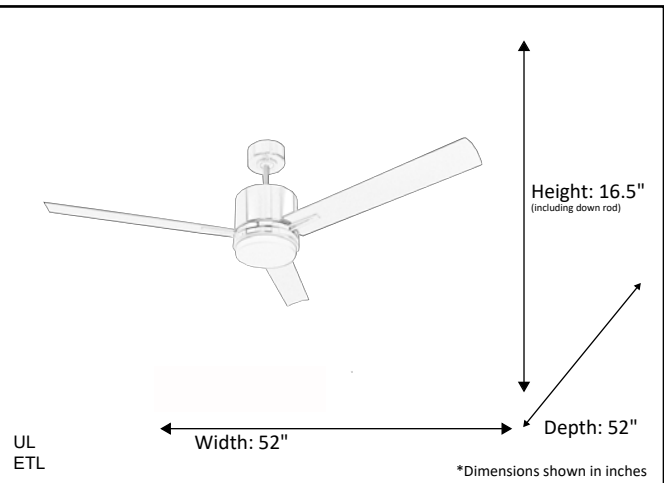

Model #	SUN352D MB3MB(WC)
SKU	19737
Metal Finish	Matte Black
Blade Finish	ABS Matte Black
Glass Finish	White
Blade Span	52"
Motor Specs	DC165M-DC
Wire Length (Shown in inches)	80"
Down Rod Included (Shown in inches)	6"
Blade Pitch	14
Speed	3
Forward/Reverse	Yes
Airflow (CFM High)	6548.80
Power Use (Watts)	58.64
Airflow Efficiency (CFM/Watt)	115.62
Light Kit Included	Yes
Lamp Info	Integrated LED
Location Use	Indoor/Outdoor
Wall Control	WC-5-WH

Finish/Glass Shown: Matte Black/White

WC-5-WH Wall Control Included

- Fan/Light Control Switch
- Simple On/Off for Light Switch
- Three Speed Fan Control
- Easy 2 Wire Connection (Requires 2 Hot Leads)
- Available in White (WH) Only