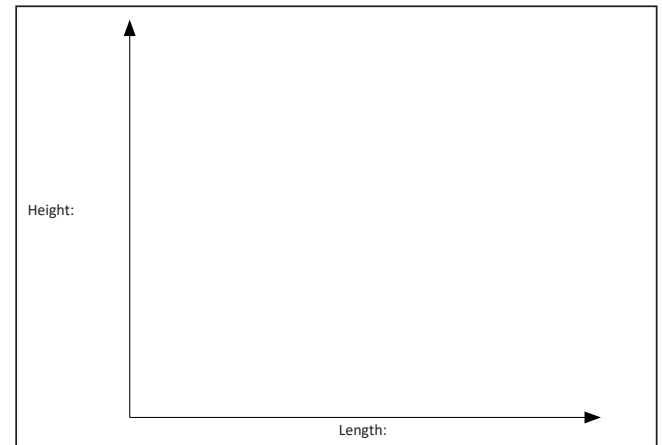

## Features

Item Number	7-70241
Finish	Champagne Gold
Dimensions	(HxWxL)
Lamp Info	(Bulbs x W)
Lamps Included	(Are Bulbs/LED included?)
Bulb Base	(Esize or LED)
Kelvin	K
Lumens	Lm
Item Weight	Lb
Shipped Weight	Lb
Location	(Indoor or Outdoor)