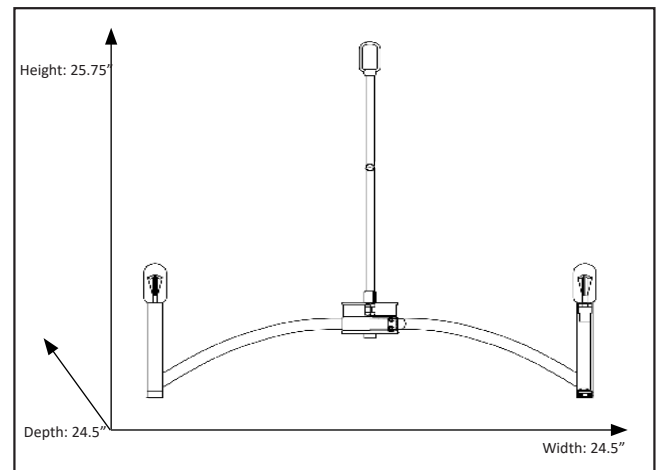

Features

Item Number	7-70001
Finish	Polished Nickel
Dimensions (HxWxD)	25.75" x 24.5" x 24.5"
Lamp Info	5 x 60W (E12)
Lamps Included	No

Electrical

Fixture requires a grounded electrical supply line to 120 volts AC.

Installation

Fixture attaches to electrical junction box securely anchored in wall or ceiling. All mounting hardware included.