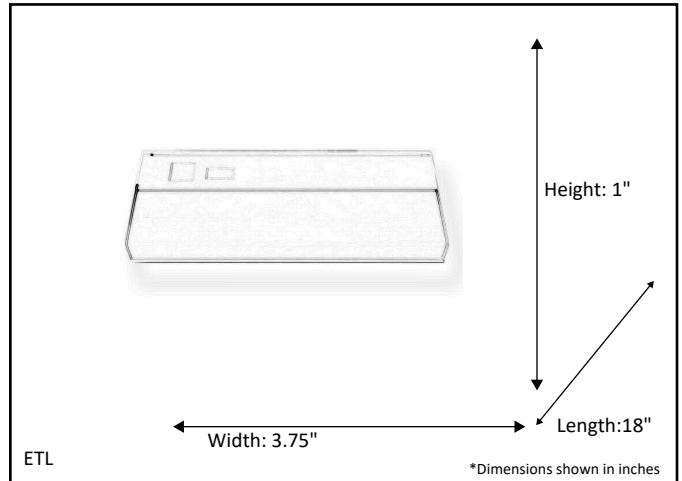

Model #	LED-UC18-WH(10W/3000K)
SKU	16716
Description	LED Under Cabinet
Finish	White
Dimensions- HxWxL (Dimensions shown in inches)	1" x 3.75" x 18"
Lumens	950 Lm
Wattage	10W
CCT (Kelvin)	3000K
Dimmable	Yes
Rated Life Hours	15,000

Finish: White

* Integrated LED

ELECTRICAL REQUIREMENTS: Fixture requires a grounded electrical supply line of 120 volts AC.

INSTALLATION REQUIREMENTS: Fixture attaches to electrical junction box securely anchored in wall or ceiling.
All mounting hardware included.