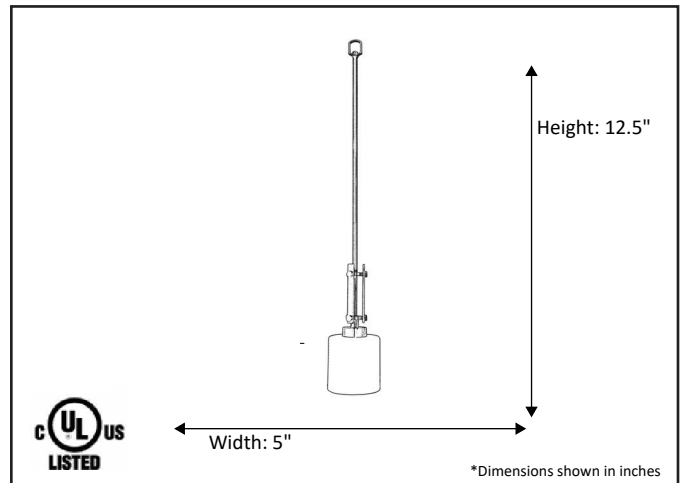

<b>Model #</b>	<b>PRS-MP1(CLR)-MB</b>
<b>SKU#</b>	19722
<b>Description</b>	1 Light Mini Pendant
<b>Finish</b>	Matte Black
<b>Glass</b>	Clear
<b>Dimensions- HxW</b> (Dimensions shown in inches)	12.5 x 5"
<b>Lamp Info</b>	1X60W (M)
<b>Chain/ Wire Length</b>	3' Chain/10' Wire
<b>Rods Included</b>	Yes

Finish/Glass Shown: Matte Black/Clear

\*Lamps not included

**ELECTRICAL REQUIREMENTS:** Fixture requires a grounded electrical supply line of 120 volts AC.

**INSTALLATION REQUIREMENTS:** Fixture attaches to electrical junction box securely anchored in wall or ceiling.  
**All mounting hardware included.**