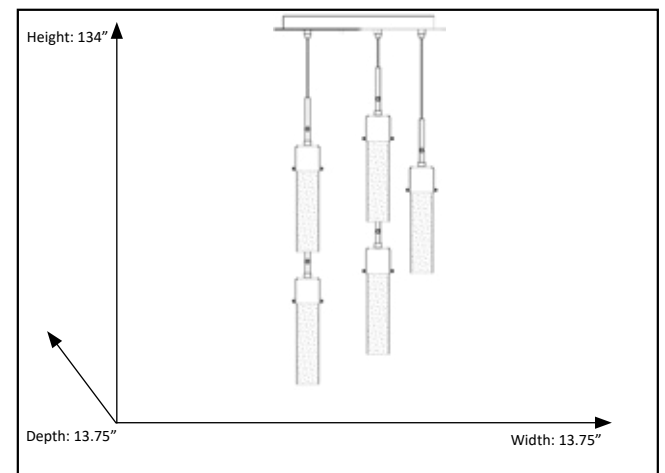

#### Features

Item Number	7-70028
Finish	Polished Nickel
Dimensions (HxWxD)	132" (max) x 13.75" x 13.75"
Lamp Info	5 x 35W LED
Item Weight	15.21 Lb
Shipped Weight	17.20 Lb