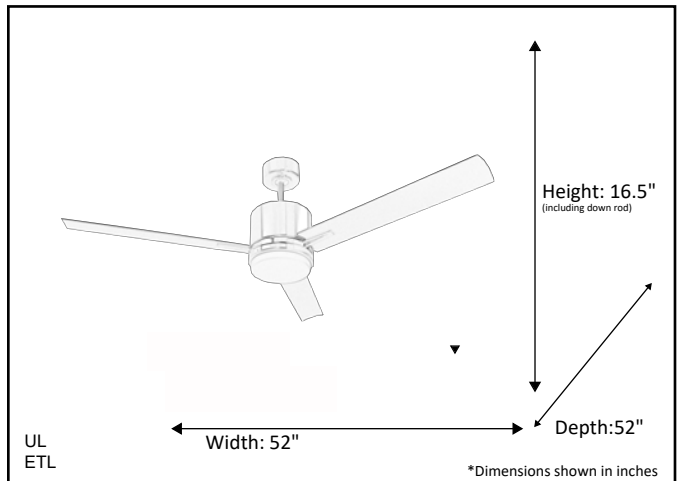

<b>Model #</b>	<b>SUN352D NK3SV(WC)</b>
SKU	19734
Metal Finish	Brushed Nickel
Blade Finish	ABS Silver
Glass Finish	White
Blade Span	52"
Motor Specs	DC165M-DC
Wire Length (Shown in inches)	80"
Down Rod Included (Shown in inches)	6"
Blade Pitch	14
Speed	3
Forward/Reverse	Yes
Airflow (CFM High)	6548.80
Power Use (Watts)	58.64
Airflow Efficiency (CFM/Watt)	115.62
Light Kit Included	Yes
Lamp Info	Integrated LED
Location Use	Indoor/Outdoor
Wall Control	WC-5-WH

Finish/Glass Shown: Brushed Nickel/White

WC-5-WH Wall Control Included

- Fan/Light Control Switch
- Simple On/Off for Light Switch
- Three Speed Fan Control
- Easy 2 Wire Connection (Requires 2 Hot Leads)
- Available in White (WH) Only