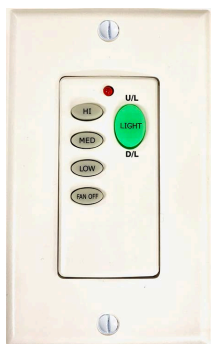

<b>Model #</b>	<b>SUN352D NK3SV(WC)</b>
SKU	19734
Metal Finish	Brushed Nickel
Blade Finish	ABS Silver
Glass Finish	White
Blade Span	52"
Motor Specs	DC165M-DC
Wire Length (Shown in inches)	80"
Down Rod Included (Shown in inches)	6"
Blade Pitch	14
Speed	3
Forward/Reverse	Yes
Airflow (CFM High)	6548.80
Power Use (Watts)	58.64
Airflow Efficiency (CFM/Watt)	115.62
Light Kit Included	Yes
Lamp Info	Integrated LED
Location Use	Indoor/Outdoor
Wall Control	WC-5-WH

Finish/Glass Shown: Brushed Nickel/White

WC-5-WH Wall Control Included

- Fan/Light Control Switch
- Simple On/Off for Light Switch
- Three Speed Fan Control
- Easy 2 Wire Connection (Requires 2 Hot Leads)
- Available in White (WH) Only

**ELECTRICAL REQUIREMENTS:** Fixture requires a grounded electrical supply line of 120 volts AC.

**INSTALLATION REQUIREMENTS:** Fixture attaches to electrical junction box securely anchored in wall or ceiling.  
**All mounting hardware included.**