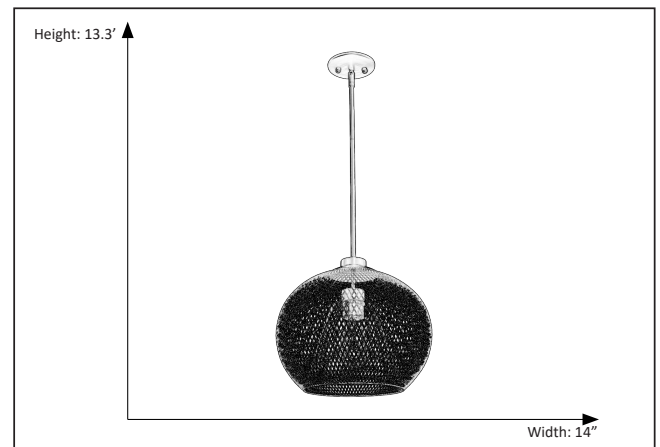

## 1-Light Metal and Mesh Globe Pendant

### Description

The Vivio Lighting one light Florence indoor pendant in brushed nickel finish provides abundant light to your home, while adding style and interest. This pendant is perfect for kitchen islands, bars and more. The Florence collection features detailing appropriate for contemporary or transitional decors.

### Features

Item Number	7-70262
Finish	Brushed Nickel
Lamp Info	1 x E26
Dimensions	13.3"H x 14"W
Material	Steel
Glass Finish	Clear Glass
Listed	Dry Location Listed
Location	Indoor