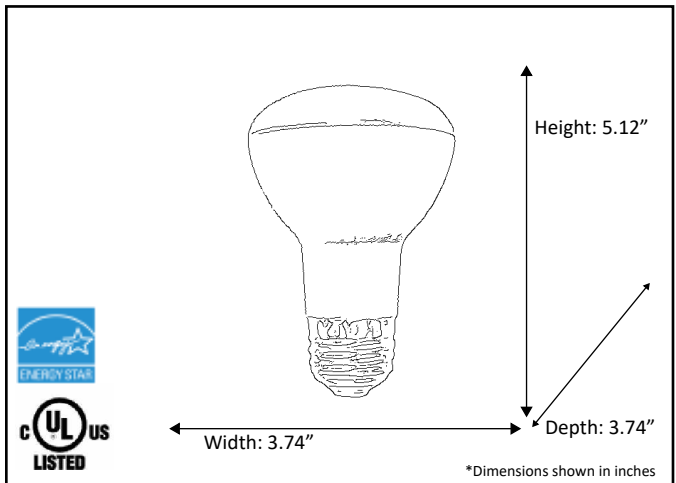

Model #	LED-BR20-3K
Description	7 Watt LED BR20 Lamp- 3000K
Dimensions- HxW(xD)	5.12"H x 3.74"W x 3.74"D
CRI	>82
Lumens	550 Lm
Voltage	120 V
Kelvin	3000 K
Wattage	7 W
Lifetime	25,000 hrs
Dimmable	Yes
Finish Color	White
Energy Star	Yes

Finish/Glass Shown: White

ELECTRICAL REQUIREMENTS: Fixture requires a grounded electrical supply line of 120 volts AC.

INSTALLATION REQUIREMENTS: Fixture attaches to electrical junction box securely anchored in wall or ceiling.
All mounting hardware included.