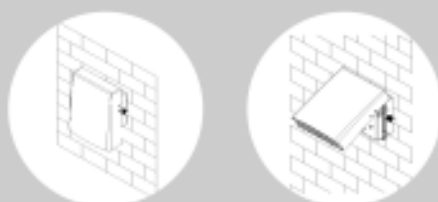

Installation Diagram

Features

- Corrosion-Resistant Coating Finish
- Imported high-dense aluminum alloy housing
- High transparency and weather resistant lens
- Color options: Gray, **Bronze**

Applications

- Building exteriors
- Walls and corridors

Specifications

	WMK12	WMK30	WMK40	WMK50
General	Model:	WMK12	WMK30	WMK40
	Lumen Efficacy:	110 lm/w	110 lm/w	110 lm/w
	Lumen Output:	1,320 lm	3,300 lm	4,400 lm
Electrical	Input Power:	12W	30W	40W
	Input Voltage:	100-277V	100-277V	347-480V
	Power Factor:	>90%	>90%	>90%
Color	CCT:	3000k-5700k	3000k-5700k	3000k-5700k
	CRI:	>80	>80	>80
Operational	Dimmable:	No	No	Yes
	Dimensions:	6 in x 5 in x 3.4 in	11 in x 7.6 in x 4.5 in	11 in x 7.6 in x 4.5 in
	Rating:	IP65	IP65	IP65
	Mounting Option:	WM (Wall mount)	WM (Wall mount)	WM (Wall mount)
	Warranty:	5 Year	5 Year	5 Year