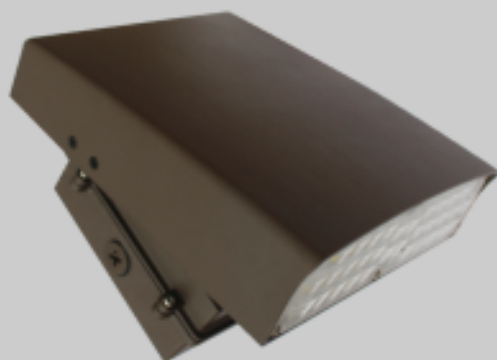

## Wallpack light series

This series has a thin, smart and stylish shape with excellent cooling and high lumen efficacy of 110 lm/w. With various mounting options, this series is a great choice for anyone needing large amounts of light at a energy saving cost.

### Features

- Corrosion-Resistant Coating Finish
- Imported high-dense aluminum alloy housing
- High transparency and weather resistant lens
- Color options: Gray, **Bronze**