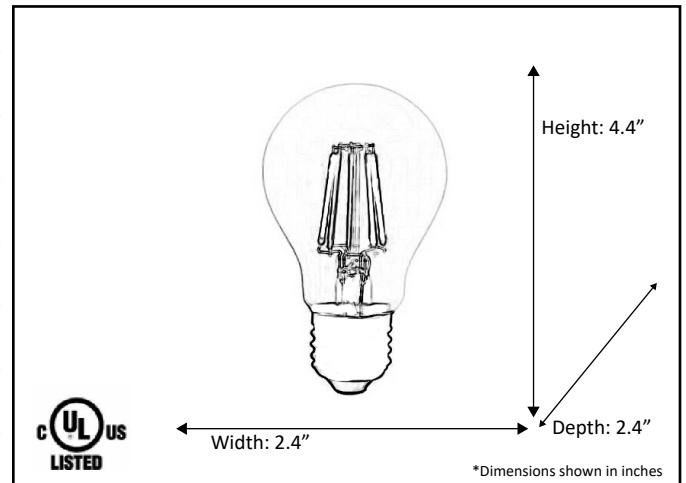

Model #	LED-A19CL-27K
Description	Clear Filament Lamp
SKU	19446
Finish color	Clear
Lumens	800 Lm
Voltage	120 V
Kelvin	2700 K
Wattage	7 W

Finish/Glass Shown: Clear

ELECTRICAL REQUIREMENTS: Fixture requires a grounded electrical supply line of 120 volts AC.