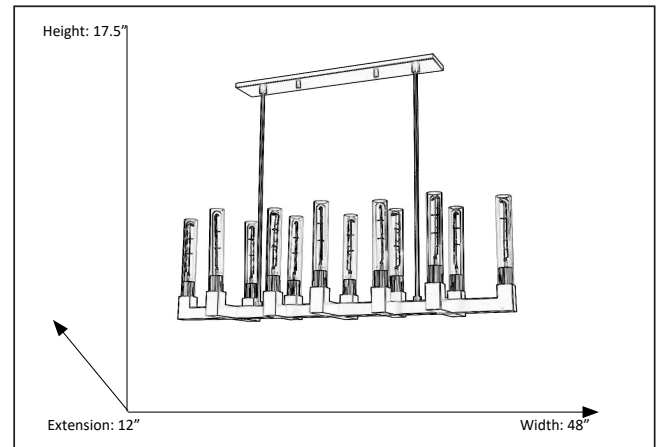

Features

Item Number	7-70250
Finish	Champagne Gold
Dimensions	17.5"H x 48"W x 12"E
Lamp Info	Tubular Style T10(E26)
Max Wattage	60 W
ETL Listed	Dry Location
Location	Indoor

Electrical

Fixture requires a grounded electrical supply line to 120 volts AC.