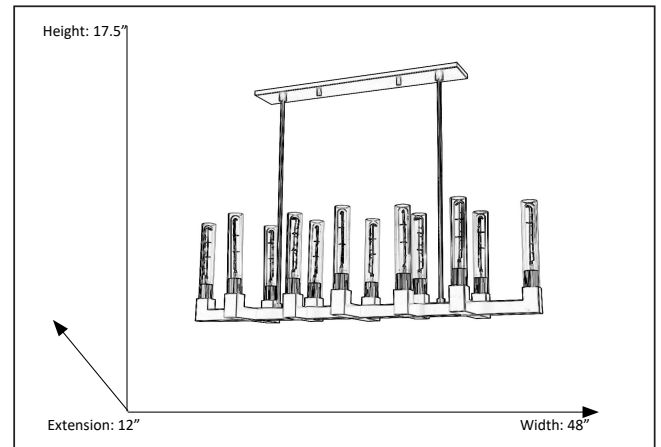

Features

Item Number	7-70244
Finish	Matte Black
Dimensions	17.5"H x 48"W x 12"E
Lamp Info	Tubular Style T10(E26)
Max Wattage	60 W
ETL Listed	Dry Location
Location	Indoor

Electrical

Fixture requires a grounded electrical supply line to 120 volts AC.