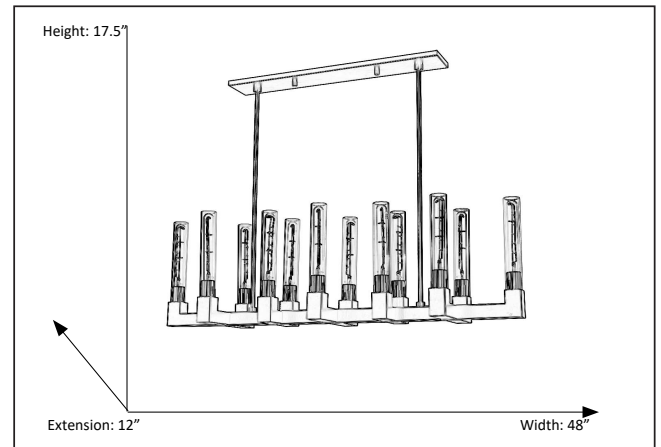

### Features

Item Number	7-70247
Finish	Brushed Nickel
Dimensions	17.5"H x 48"W x 12"E
Lamp Info	Tubular Style T10(E26)
Max Wattage	60 W
ETL Listed	Dry Location
Location	Indoor