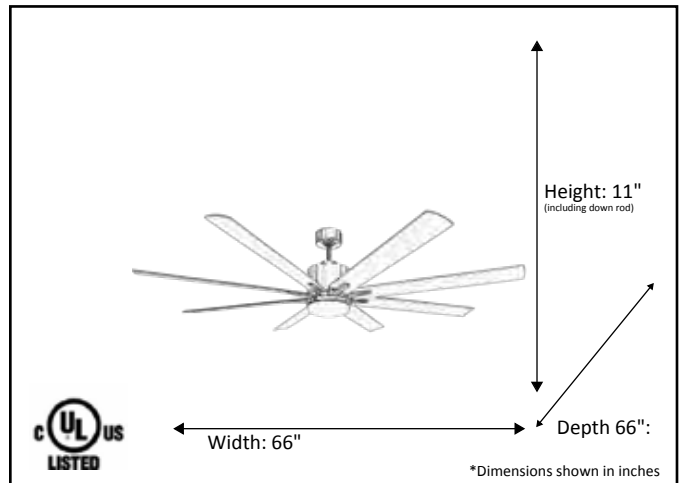

<b>Model #</b>	<b>SUN866D MB8MB (WC)</b>
SKU	19731
Metal Finish	Matte Black
Blade Finish	ABS Black
Glass Finish	White
Blade Span	66"
Motor Specs	DC165M-DC
Wire Length (Shown in inches)	80"
Down Rod Included (Shown in inches)	6"
Blade Pitch	14
Speed	6
Forward/Reverse	Yes
Airflow (CFM High)	8280
Power Use (Watts)	30.56
Airflow Efficiency (CFM/Watt)	270.95
Light Kit Included	Yes
Lamp Info	Integrated LED
Location Use	Outdoor Only
Wall Control	WC-SUN866

Finish/Glass Shown: Matte Black/White

Integrated LED

WC-SUN866-WH Wall Control Included

- 6 Speed Fan Control
- Reverse Control
- Simple On/Off Switch
- 6 Speed Fan Control
- Easy 2 Wire Connection (Requires 2 Hot Leads)
- Available in White (WH) Only