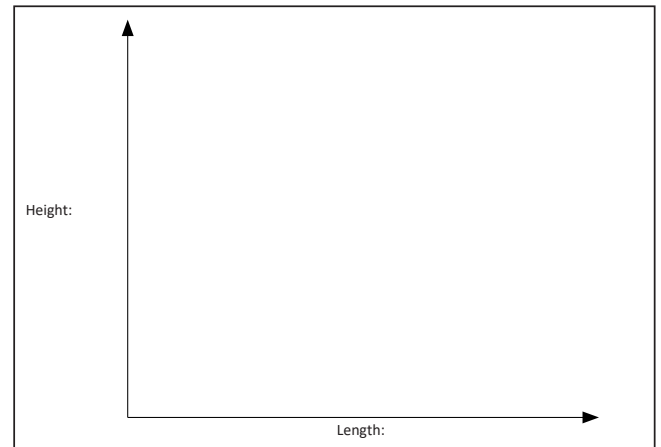

7-70238

Vivio Roma 4-Light Clear Glass Pendant (T10 8.5W LED Lamps Included)

Description

(Description)

Features

Item Number	7-70238
Finish	(Finish Color)
Dimensions	(HxWxL)
Lamp Info	(Bulbs x W)
Lamps Included	(Are Bulbs/LED included?)
Bulb Base	(Esize or LED)
Kelvin	K
Lumens	Lm
Item Weight	Lb
Shipped Weight	Lb
Location	(Indoor or Outdoor)