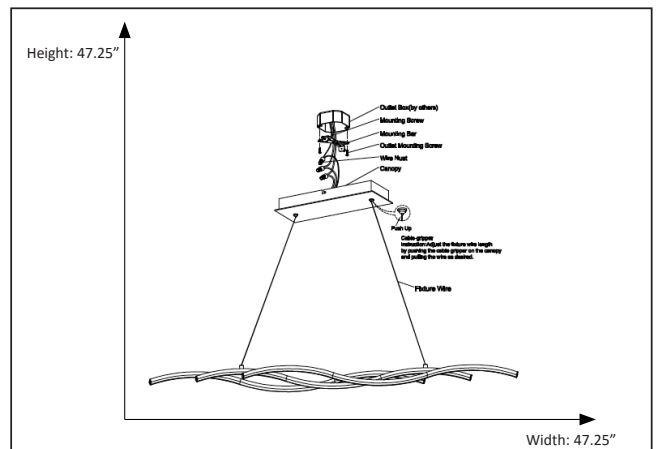

7-70202

ELLA LED Triple Bar Wave Pendant

Description

The Ella Triple bar wave Pendant features three wavy bars that add the perfect amount of light to any room while casting an unique shadow.

Features

Item Number	7-70202
Finish	Matte Black
Dimensions	47.25"H x 47.25"W
Lamp Info	LED
Bulb Base	Integrated LED
ETL Listed	Dry Location
Location	Indoor

Electrical

Fixture requires a grounded electrical supply line to 120 volts AC.

Installation

Fixture attaches to electrical junction box securely anchored in wall or ceiling.
All mounting hardware included.