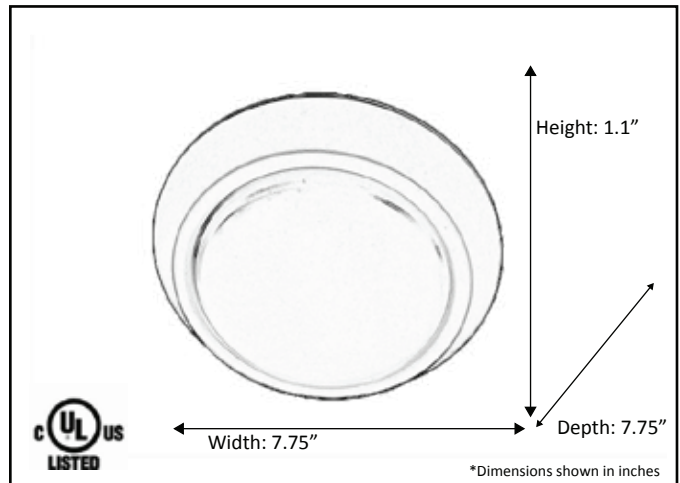

Model #	LED-DL56-WH(15W-3000K)
Description	LED Ceiling Disk, Dimmable
Finish	White
CRI	> 80
Lumens	1150Lm
ETL Listed	Wet Location
Dimensions- HxW(xD)	1.1" x 7.75" x 7.75"
Lamp Type	LED
Lamp Max Wattage	15W
Color	3000K