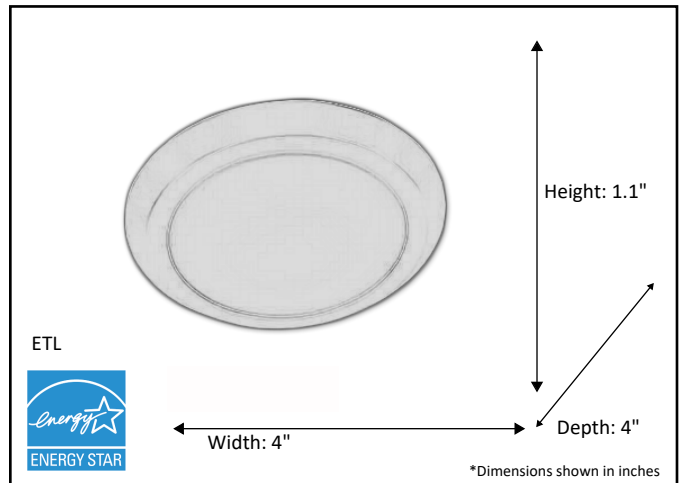

Model #	LED-DL401-WH(AC12W/3000K)
SKU	18104
Description	LED Ceiling Disk
Finish	White
Dimensions- HxWxD <small>(Dimensions shown in inches)</small>	1.1" x 4" x 4"
Lumens	810 Lm
Wattage	12W
CCT (Kelvin)	3000K
Dimmable	Yes
Rated Life Hours	15,000