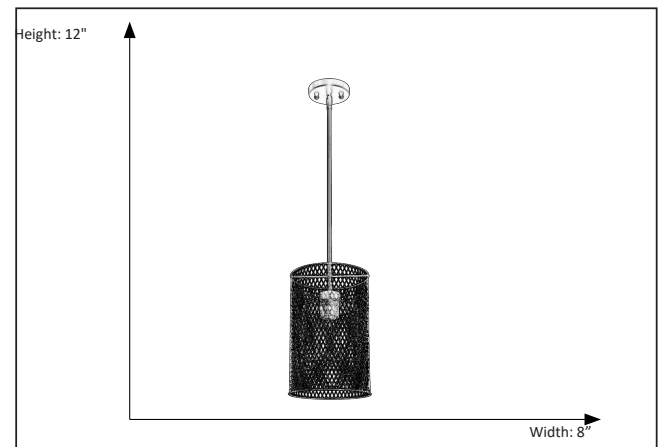

Salerno

1-Light Mesh Cylinder Pendant

Description

The Vivio Lighting 1-Light Salerno indoor pendant in matte black finish provides abundant light to your home, while adding style and interest. This pendant is perfect for kitchen islands, bars and more. The Salerno collection features detailing appropriate for contemporary or transitional decors.

Features

Item Number	7-70256
Finish	Matte Black
Bulb Base	E26(Medium)
Dimensions	12"H x 8"W
Material	Steel
Glass Finish	Frosted Glass
Max Wattage	60 Watt
Listed	Dry Location Listed

Electrical

Fixture requires a grounded electrical supply line to 120 volts AC.