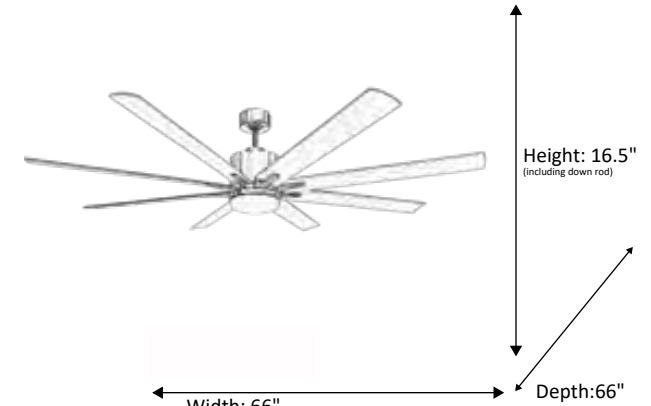

Model #	SUN866D NK8SV(WC)
SKU	19728
Metal Finish	Brushed Nickel
Blade Finish	Silver
Glass Finish	White
Blade Span	66"
Motor Specs	DC165M-DC
Wire Length (Shown in inches)	80"
Down Rod Included (Shown in inches)	6"
Blade Pitch	14
Speed	6
Forward/Reverse	Yes
Airflow (CFM High)	8280
Power Use (Watts)	30.56
Airflow Efficiency (CFM/Watt)	270.95
Light Kit Included	Yes
Lamp Info	Integrated LED
Location Use	Outdoor Only
Wall Control	WC-SUN866

Finish/Glass Shown: Brushed Nickel/White

Integrated LED

UL

*Dimensions shown in inches

WC-SUN866-WH Wall Control Included

- 6 Speed Fan Control
- Reverse Control
- Simple On/Off Switch
- 6 Speed Fan Control
- Easy 2 Wire Connection (Requires 2 Hot Leads)
- Available in White (WH) Only