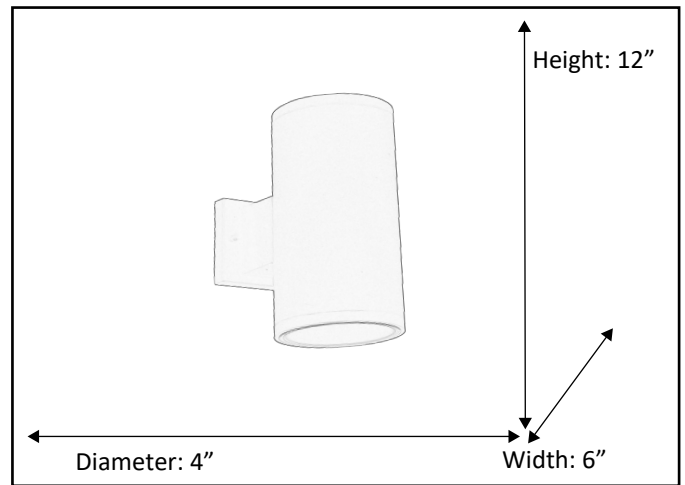

Model #	PL-895-BK (GU24)
Description	Wall Light
Lamp Wattage	1x13W (GU24)
Dimensions D x W x H	8.5" x 6" x 9"
Finish	Black
Lamp Info	GU24

ELECTRICAL REQUIREMENTS: Fixture requires a grounded electrical supply line of 120 volts AC.