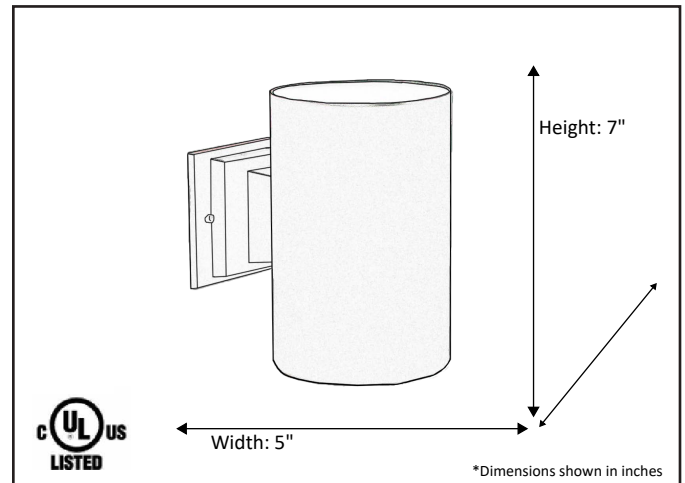

*Lamps not included