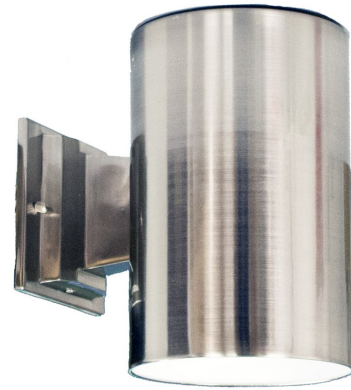

<b>Model #</b>	<b>PL-795-NK (E27)</b>
SKU	19785
Description	Dark Sky Wall Mount
Finish	Brushed Nickel
Glass	N/A
Dimensions- HxW (Dimensions shown in inches)	7" x 5"
Lamp Info	1X60W (M)

Finish/Glass Shown: Brushed Nickel / N/A