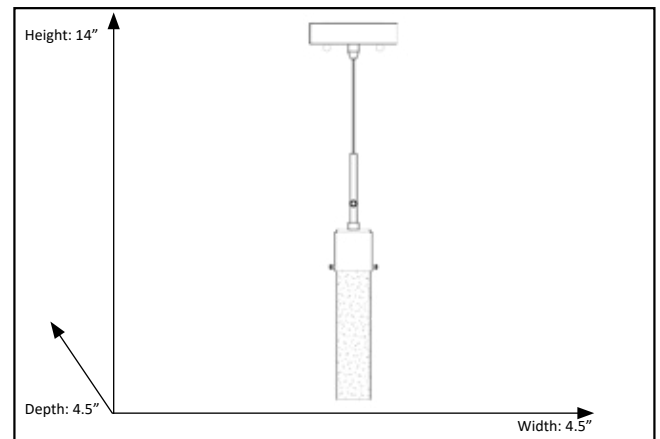

## Pixi-1 Illuminated Glass Cube Pendant

### Description

The Pixi illuminated glass cube pendant, with its matte black finish and seeded glass, is a stylish light that can be used by itself as an accent piece, or grouped together to light a kitchen island, bar, or pool table.

### Features

Item Number	7-70031
Finish	Matte Black
Dimensions (HxWxD)	132" x 4.5" x 4.5"
Lamp Info	1 x 8W LED
Lamps Included	Yes
Item Weight	19.84 Lb
Shipped Weight	25.24 Lb