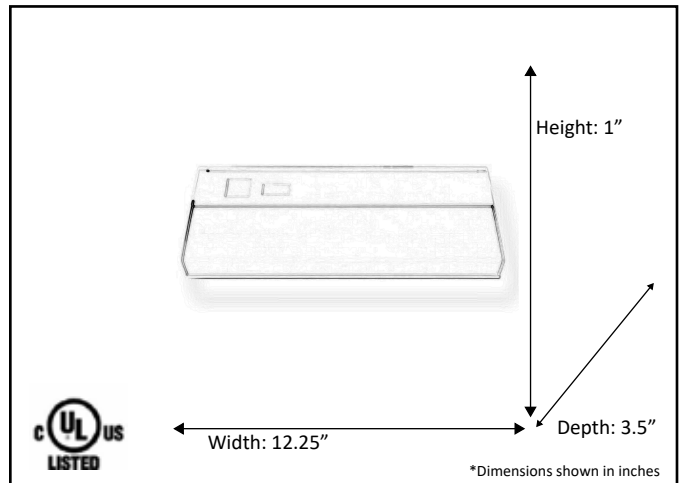

Model #	LED-UC12-WH (8W/3000K)
Description	Under Cabinet Lighting
Finish	White
Dimensions- HxW(xD)	1" x 12.25" x 3.5"
Lumens	622 Lm
Lamp Type	LED
Lamp Max Wattage	8 W
Color	3000K

ELECTRICAL REQUIREMENTS: Fixture requires a grounded electrical supply line of 120 volts AC.

INSTALLATION REQUIREMENTS: Fixture attaches to electrical junction box securely anchored in wall or ceiling.
All mounting hardware included.

HOMEnhancements.com / 1505-A Kelly Blvd., Carrollton, TX. 75006