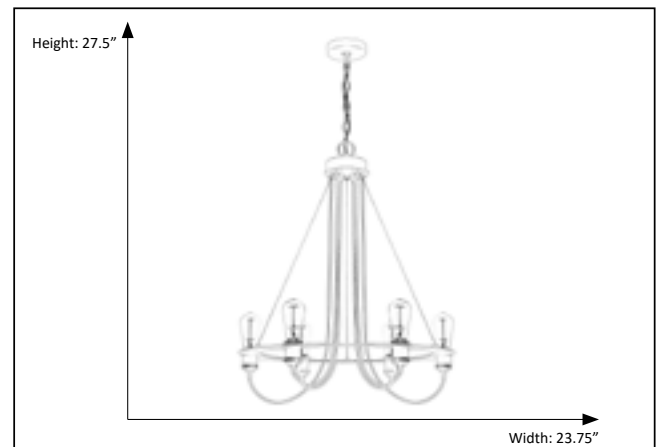

LAIA

6 Light Matte Black Adjustable Chandelier

Bottom Views

Alternate Styles

Description

The LAIA features a retro industrial design style. Its open air design showcases the illumination from the bulb, adding a trendy appeal. The wires are adjustable and can be hung in any way that suits your style. This chandelier features six clear edison bulbs providing the perfect brightness and style you want for your home.

Features

Item Number	7-70055
Finish	Matte Black
Dimensions	27.5"H x 23.75"W x 23.75"D
Family	Laia
Lamping Info	6 x E27
Bulb Base	Medium
Location	Indoor

Electrical

Fixture requires a grounded electrical supply line to 120 volts AC.