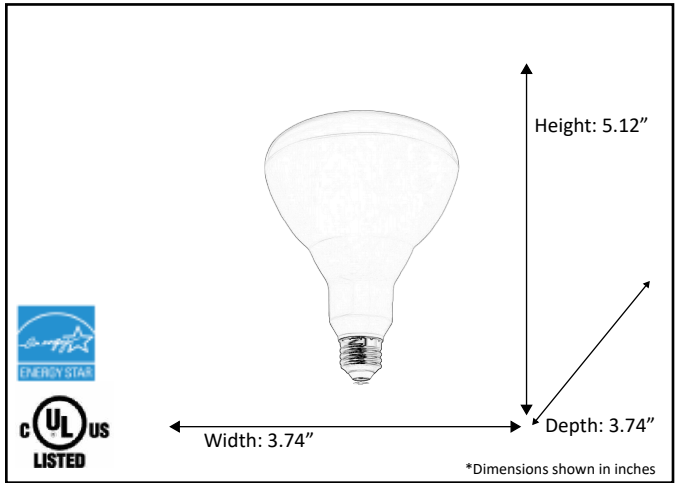

Model #	LED-BR40-3K
Description	17 Watt LED BR40 Lamp- 3000K
Dimensions- HxW(xD)	5.12"H x 3.74"W x 3.74"D
CRI	>82
Lumens	1400 Lm
Voltage	120 V
Kelvin	3000 K
Wattage	17 W
Lifetime	25,000 hrs
Dimmable	Yes
Finish Color	White
Energy Star	Yes

Finish/Glass Shown: White

ELECTRICAL REQUIREMENTS: Fixture requires a grounded electrical supply line of 120 volts AC.

INSTALLATION REQUIREMENTS: Fixture attaches to electrical junction box securely anchored in wall or ceiling.
All mounting hardware included.