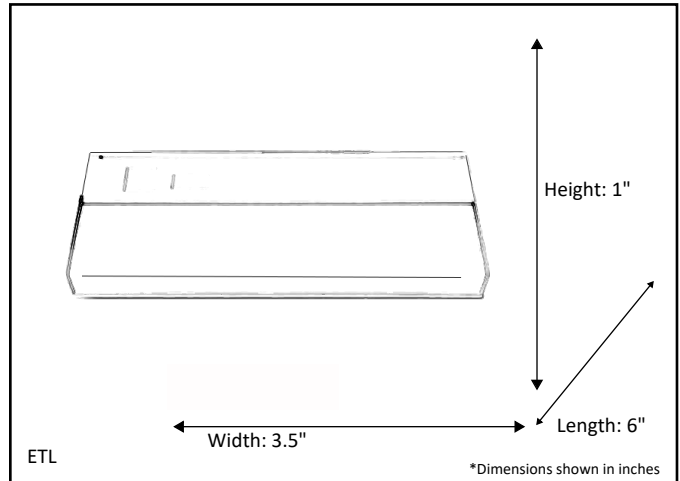

* Integrated LED