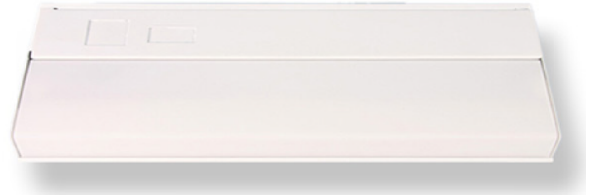

Model #	LED-UC24-WH(11W/3000K)
SKU	16719
Description	LED Under Cabinet
Finish	White
Dimensions- HxWxL <small>(Dimensions shown in inches)</small>	1" x 3.75" x 24"
Lumens	1000 Lm
Wattage	11W
CCT (Kelvin)	3000K
Dimmable	Yes
Rated Life Hours	15,000

Finish: White

* Integrated LED

ELECTRICAL REQUIREMENTS: Fixture requires a grounded electrical supply line of 120 volts AC.

INSTALLATION REQUIREMENTS: Fixture attaches to electrical junction box securely anchored in wall or ceiling.
All mounting hardware included.