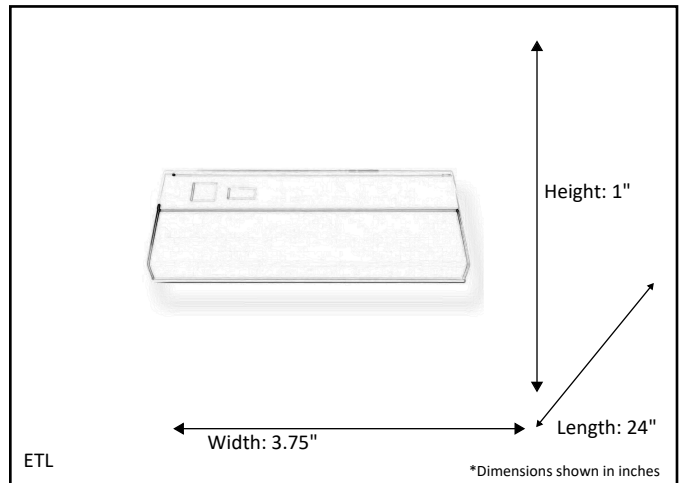

Model #	LED-UC24-WH(11W/3000K)
SKU	16719
Description	LED Under Cabinet
Finish	White
Dimensions- HxWxL <small>(Dimensions shown in inches)</small>	1" x 3.75" x 24"
Lumens	1000 Lm
Wattage	11W
CCT (Kelvin)	3000K
Dimmable	Yes
Rated Life Hours	15,000

Finish: White

* Integrated LED

ELECTRICAL REQUIREMENTS: Fixture requires a grounded electrical supply line of 120 volts AC.

INSTALLATION REQUIREMENTS: Fixture attaches to electrical junction box securely anchored in wall or ceiling.
All mounting hardware included.