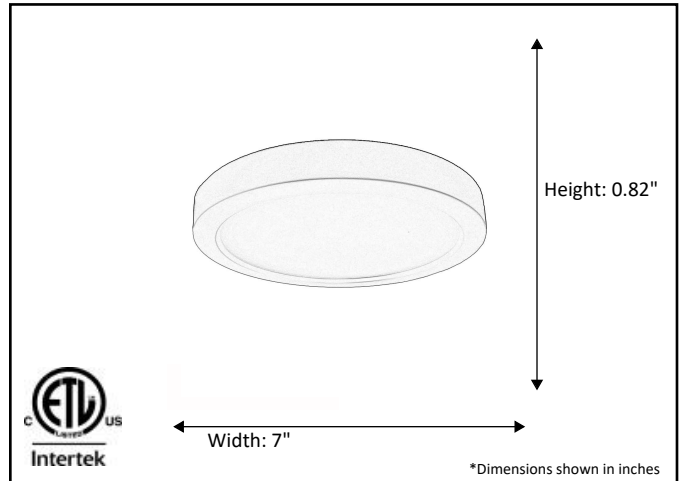

Model #	LED-DL70015-WH-3K
SKU	80580
Description	Low Profile Disk Light
Finish	White
Dimensions- HxW (Dimensions shown in inches)	0.82" x 7"
Lumens	1200 Lm
Wattage	15W
CCT (Kelvin)	3000K
CRI	90
Voltage	120

Finish: White

ELECTRICAL REQUIREMENTS: Fixture requires a grounded electrical supply line of 120 volts AC.

INSTALLATION REQUIREMENTS: Fixture attaches to electrical junction box securely anchored in wall or ceiling.
All mounting hardware included.

HOMEnhancements / 1505-A Kelly Blvd., Carrollton, TX. 75006

Product specifications subject to change without notice.

REFERENCE	QTY.	REMARKS	Project
			Location/Type
			Architect
			Engineer
			Contractor
			Submitted By: Date: