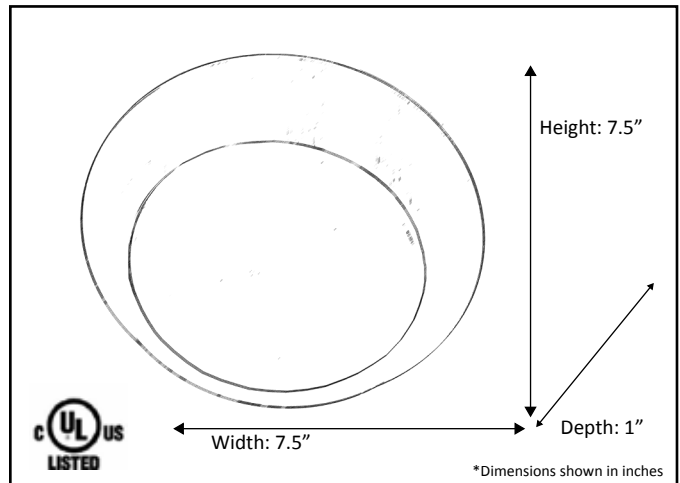

Model #	LED-DL56-NK(AC15W-3000K)
Description	LED Ceiling Disk, Dimmable
Finish	Brushed Nickel
CRI	> 80
Lumens	1000Lm
Dimensions- HxW(xD)	7.5" x 7.5" x 1"
Lamp Type	LED
Lamp Max Wattage	15W
Color	3000K