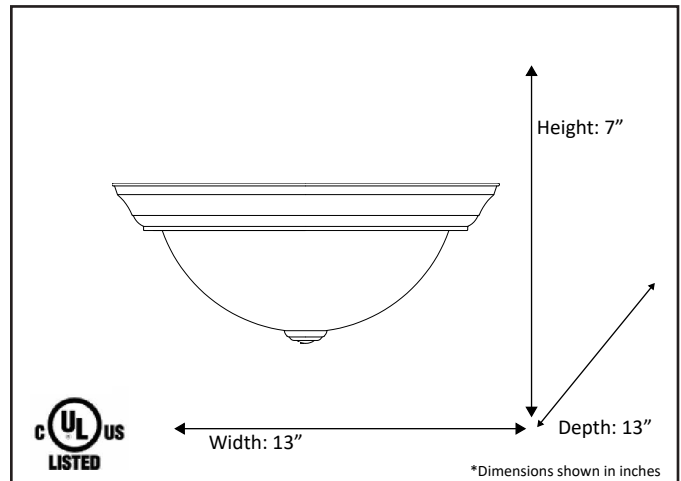

*Lamps not included

Available Finishes		Glass Finishes	
	WH: White		WH: White
	CH: Chrome		TS: Tea Stained
	BN: Brushed Nickel		WTR: Clear Water Glass
	MB: Matte Black		SD: Clear Seeded Glass
	RB: Rubbed Bronze	*Some finish and glass options are special order only.