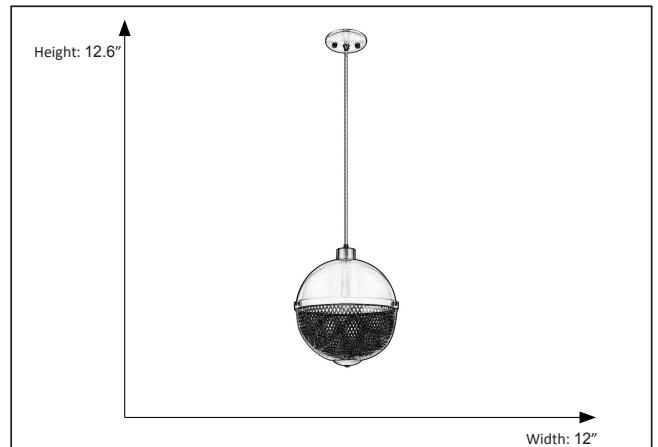

## Parma Globe Pendant Light

### Description

The Parma metal and mesh globe pendant light fixture features brushed nickel finish that add the perfect amount of light to any room while casting an unique shadow.

### Features

Item Number	7-70259
Finish	Brushed Nickel
Dimensions	12.6"H x 12"W
Lamp Info	E26
Glass Finish	No glass
ETL Listed	Dry Location
Location	Indoor