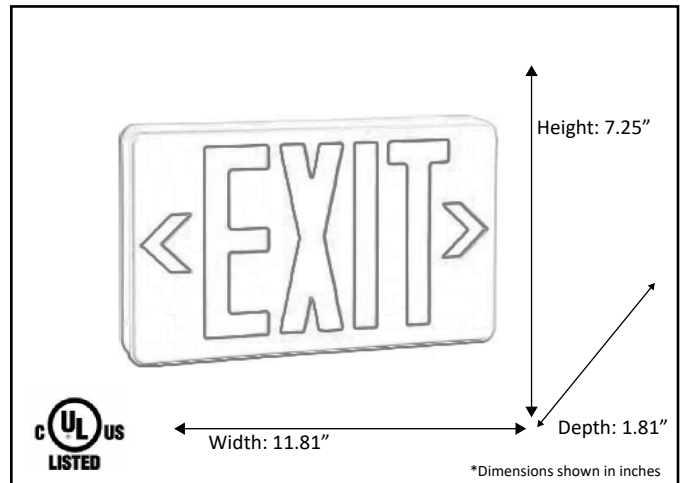

<b>Model #</b>	<b>EX-800RX-W</b>
<b>Description</b>	Exit sign
<b>Dimensions- HxW(xD)</b> <small>(Dimensions shown in inches)</small>	7.25" x 11.81" x 1.81"
<b>Finish</b>	White
<b>Lamp Type</b>	LED
<b>Max Consumption</b>	2.5 W
<b>Voltage &amp; (Hertz)</b>	120/277 & (60 Hz)
<b>Current Flow</b>	AC/AC

Finish/Glass Shown: White

**ELECTRICAL REQUIREMENTS:** Fixture requires a grounded electrical supply line of 120 volts AC.

**INSTALLATION REQUIREMENTS:** Fixture attaches to electrical junction box securely anchored in wall or ceiling.  
**All mounting hardware included.**