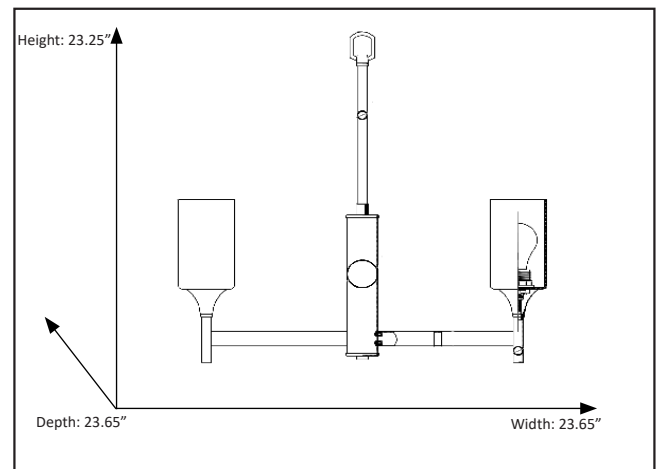

Features

Item Number	7-70019
Finish	Polished Nickel
Dimensions (HxWxD)	23.25" x 23.65" x 23.65"
Lamp Info	5 x 60W (Medium)
Lamps Included	No

Electrical

Fixture requires a grounded electrical supply line to 120 volts AC.

Installation

Fixture attaches to electrical junction box securely anchored in wall or ceiling. All mounting hardware included.