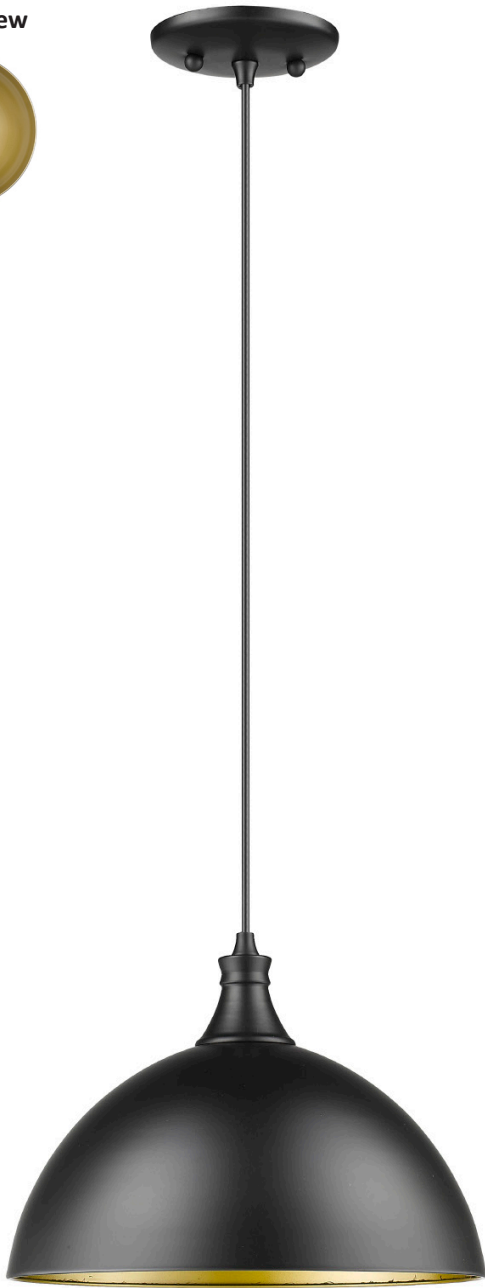

MIA

1-Light 12" Metal Shade Corded Pendant

Bottom View

Description

Create a striking focal point with our contemporary ceiling pendant light. This stunning pendant features a matte black finish on the outside and a matte gold finish on the inside for a lovely warm glow. It looks great lit or unlit. The MIA is ideal in kitchens, islands, dining rooms, hallways or living rooms. They look great on their own and also in sets of 2s or 3s. The TIA is conveniently sized for interior design purposes, and works well with both traditional and modern schemes.

Features

Item Number	7-70061
Finish	Matte Black / Matte Gold
Dimensions	8.5"H x 12"W x 12"D
Family	Mia
Lamping Info	1 x E26
Bulb Base	Medium
Location	Indoor

Electrical

Fixture requires a grounded electrical supply line to 120 volts AC.