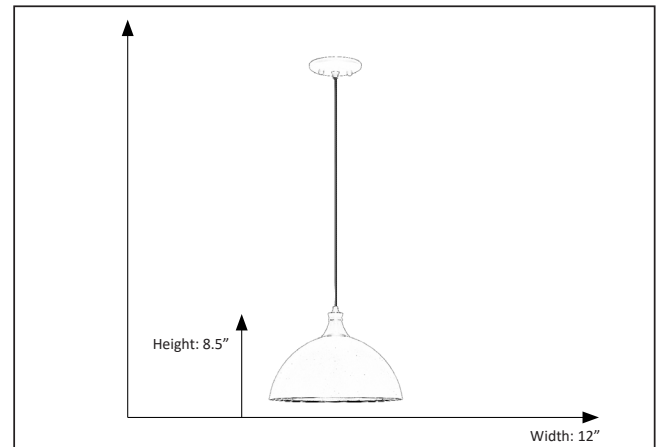

MIA

1-Light 12" Metal Shade Corded Pendant

Bottom View

Description

Create a striking focal point with our contemporary ceiling pendant light. This stunning pendant features a matte black finish on the outside and a matte gold finish on the inside for a lovely warm glow. It looks great lit or unlit. The MIA is ideal in kitchens, islands, dining rooms, hallways or living rooms. They look great on their own and also in sets of 2s or 3s. The TIA is conveniently sized for interior design purposes, and works well with both traditional and modern schemes.

Features

Item Number	7-70061
Finish	Matte Black / Matte Gold
Dimensions	8.5"H x 12"W x 12"D
Family	Mia
Lamping Info	1 x E26
Bulb Base	Medium
Location	Indoor

Electrical

Fixture requires a grounded electrical supply line to 120 volts AC.