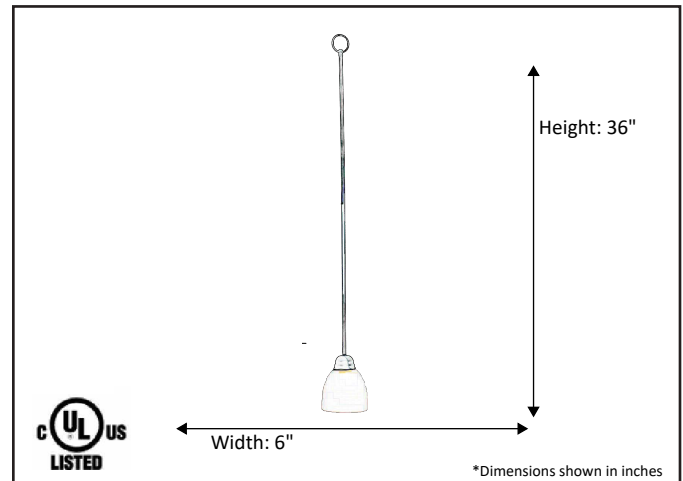

<b>Model #</b>	<b>MP-1-NK</b>
<b>SKU#</b>	13458
<b>Description</b>	Mini Pendant
<b>Finish</b>	Brushed Nickel
<b>Glass</b>	Not Included
<b>Dimensions- HxW</b> (Dimensions shown in inches)	36" x 6"
<b>Lamp Info</b>	1X60W (M)
<b>Chain/ Wire Length</b>	3' Chain/10' Wire
<b>Rods Included</b>	Yes

Finish/Glass Shown: Brushed Nickel / White

\*Lamps not included

**ELECTRICAL REQUIREMENTS:** Fixture requires a grounded electrical supply line of 120 volts AC.

**INSTALLATION REQUIREMENTS:** Fixture attaches to electrical junction box securely anchored in wall or ceiling.  
**All mounting hardware included.**