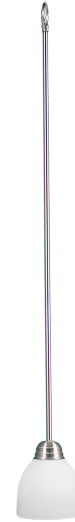

<b>Model #</b>	<b>MP-1-NK</b>
<b>SKU#</b>	13458
<b>Description</b>	Mini Pendant
<b>Finish</b>	Brushed Nickel
<b>Glass</b>	Not Included
<b>Dimensions- HxW</b> (Dimensions shown in inches)	36" x 6"
<b>Lamp Info</b>	1X60W (M)
<b>Chain/ Wire Length</b>	3' Chain/10' Wire
<b>Rods Included</b>	Yes

Finish/Glass Shown: Brushed Nickel / White

\*Lamps not included

**ELECTRICAL REQUIREMENTS:** Fixture requires a grounded electrical supply line of 120 volts AC.

**INSTALLATION REQUIREMENTS:** Fixture attaches to electrical junction box securely anchored in wall or ceiling.  
**All mounting hardware included.**

HOMEnhancements/ 1505-A Kelly Blvd., Carrollton, TX. 75006

*Product specifications subject to change without notice.*

REFERENCE	QTY.	REMARKS	Project
			Location/Type
			Architect
			Engineer
			Contractor
			Submitted By: <span style="float: right;">Date:</span>