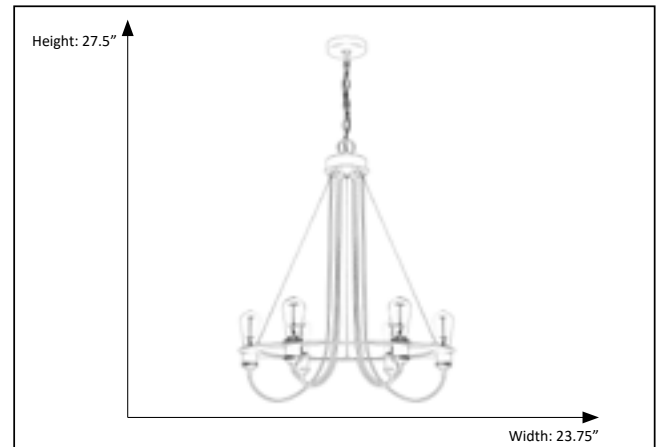

LAIA

6 Light Matte Black Adjustable Chandelier

Bottom Views

Alternate Styles

Description

The LAIA features a retro industrial design style. Its open air design showcases the illumination from the bulb, adding a trendy appeal. The wires are adjustable and can be hung in any way that suits your style. This chandelier features six clear edison bulbs providing the perfect brightness and style you want for your home.

Features

Item Number	7-70055
Finish	Matte Black
Dimensions	27.5"H x 23.75"W x 23.75"D
Family	Laia
Lamping Info	6 x E27
Bulb Base	Medium
Location	Indoor

Electrical

Fixture requires a grounded electrical supply line to 120 volts AC.