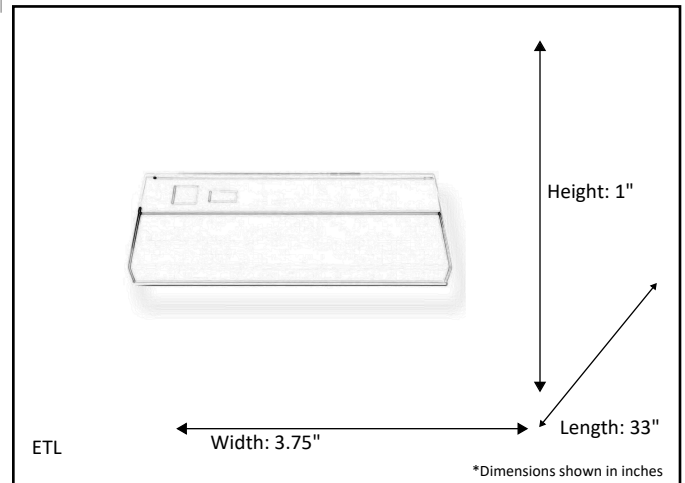

Model #	LED-UC33-WH(15W/3000K)
SKU	16722
Description	LED Under Cabinet
Finish	White
Dimensions- HxWxL (Dimensions shown in inches)	1" x 3.75" x 33"
Lumens	1300 Lm
Wattage	15W
CCT (Kelvin)	3000K
Dimmable	Yes
Rated Life Hours	15,000

Finish: White

\* Integrated LED

**ELECTRICAL REQUIREMENTS:** Fixture requires a grounded electrical supply line of 120 volts AC.

**INSTALLATION REQUIREMENTS:** Fixture attaches to electrical junction box securely anchored in wall or ceiling.  
**All mounting hardware included.**