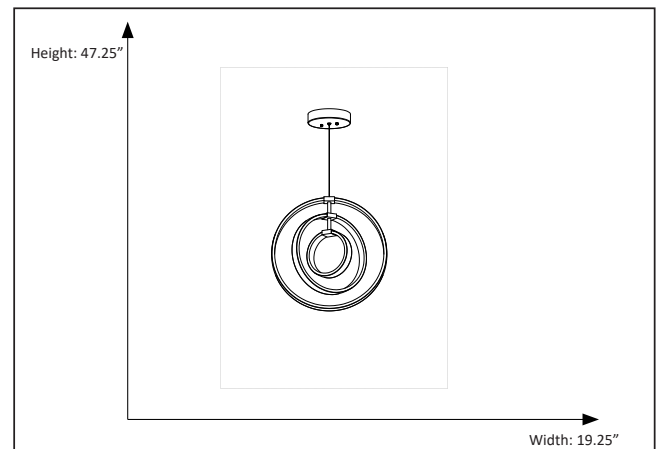

7-70190

NOVA LED Gyrosphere Pendant

Description

The NOVA LED Gyrosphere Pendant features a lit ring that will orbit your room. No matter the style you're going for Nova will be the perfect addition.

Features

Item Number	7-70190
Finish	Chrome
Dimensions	47.25"H x 19.25"W
Lamp Info	LED
Bulb Base	Integrated LED
ETL Listed	Dry Location
Location	Indoor

Electrical

Fixture requires a grounded electrical supply line to 120 volts AC.