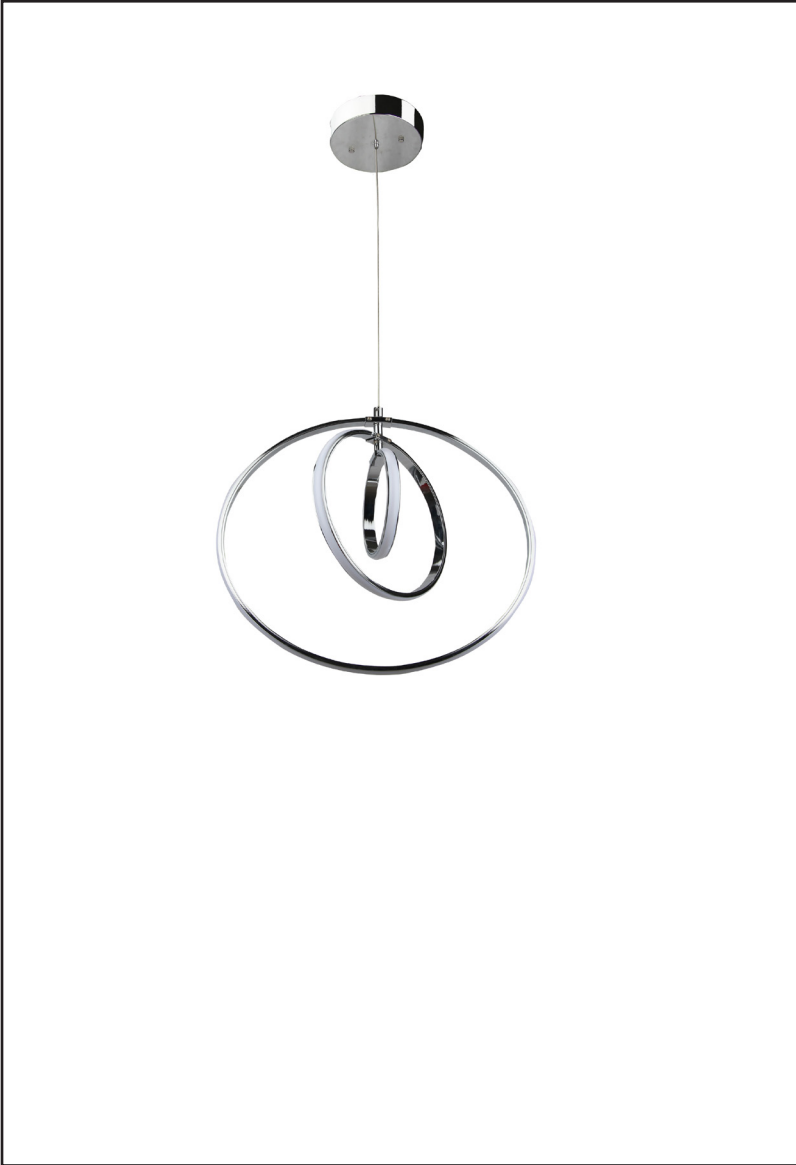

7-70190

NOVA LED Gyrosphere Pendant

Description

The NOVA LED Gyrosphere Pendant features a lit ring that will orbit your room. No matter the style you're going for Nova will be the perfect addition.

Features

Item Number	7-70190
Finish	Chrome
Dimensions	47.25"H x 19.25"W
Lamp Info	LED
Bulb Base	Integrated LED
ETL Listed	Dry Location
Location	Indoor

Electrical

Fixture requires a grounded electrical supply line to 120 volts AC.

Installation

Fixture attaches to electrical junction box securely anchored in wall or ceiling.
All mounting hardware included.