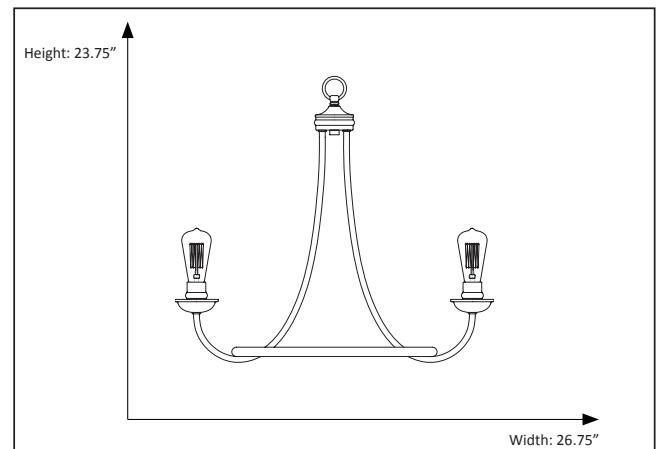

7-70148

5-Light Emma Two-Toned Chandelier

Description

The Emma chandelier features a two-toned finished that can add a splash to any room. Regardless of the style of your home Emma will be a great addition.

Features

Item Number	7-70148
Finish	Matte Black/Brushed Nickel
Dimensions	23.75"H x 26.75"W
Lamp Info	5 x 60W (M)
Bulb Base	E26
ETL Listed	Dry Location
Location	Indoor

Electrical

Fixture requires a grounded electrical supply line to 120 volts AC.