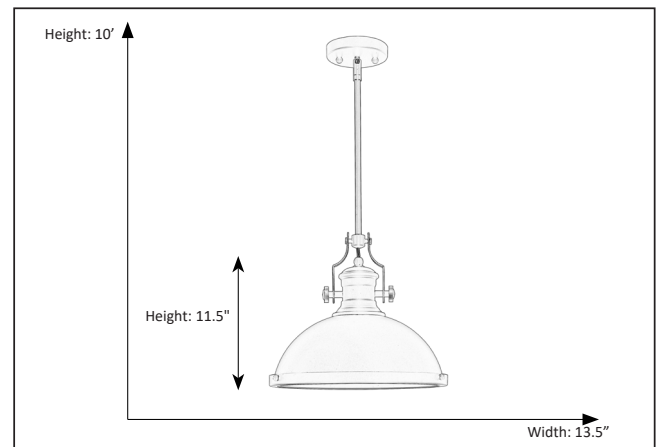

Alix-PN

1-Light Large Metal Shade Pendant

Bottom View

Description

The Vivio Lighting one light Alix indoor pendant in matte black finish provides abundant light to your home, while adding style and interest. This pendant is perfect for kitchen islands, bars and more. The Alix collection features detailing appropriate for contemporary or transitional decors. The pendant is also available in polished nickel finish.

Feature

Item Number	7-70043
Finish	Matte Black
Lamp Info	1 x E26
Shade Dimensions	11.5"H x 13.5"W
Structure Dimensions	10 Feet
Item Weight	7.48 Lb
Shipped Weight	8.48 Lb
Location	Indoor

Electrical

Fixture requires a grounded electrical supply line to 120 volts AC.